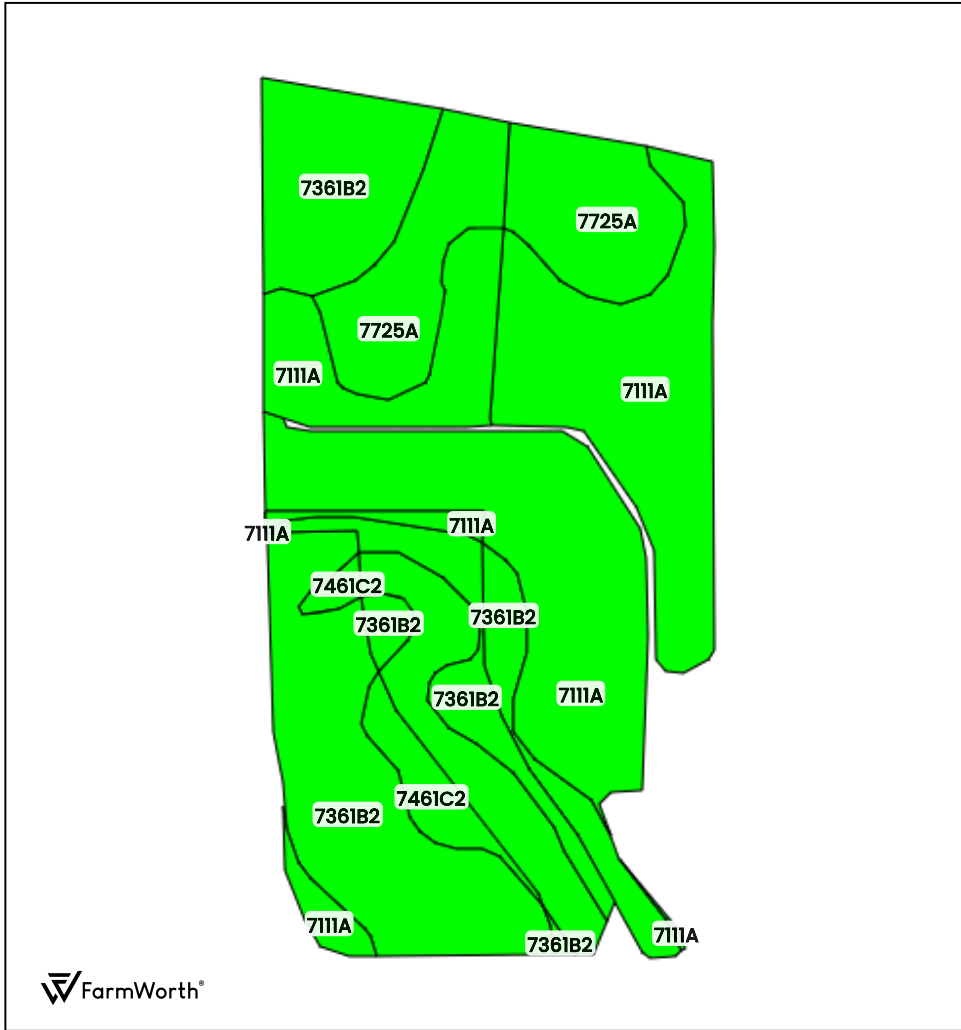

SEVENTH DAY FARMS  
TILLABLE SOILS

County: **Rock County, WI**  
 Location: **22-3N-10E**  
 Township: **Magnolia**  
 Acres: **69.69**  
 Date: **05/05/2026**

FarmWorth, LLC makes no warranties, express or implied, regarding the accuracy of any information provided through FarmWorth.com. User is solely responsible for independently verifying all information prior to use and waives any claims against FarmWorth, LLC arising from inaccuracies in such information.

Code	Description	Acres	% of field	Overall NCCPI	Soil Class (Irr)	Soil Class (Non-Irr)	Drainage Class
7111A	Sebewa silt loam, 0 to 2 percent slopes	30.28	43.44 %	67	-	2	Poorly drained
7361B2	Kidder silt loam, 2 to 6 percent slopes, eroded	22.63	32.47 %	66	-	2	Well drained
7725A	Dresden silt loam, gravelly subsoil, 0 to 2 percent slopes	9.89	14.19 %	65	-	2	Well drained
7461C2	Kidder sandy loam, 6 to 12 percent slopes, eroded	6.90	9.90 %	61	-	3	Well drained
				<b>Average:</b>	<b>65.8</b>		